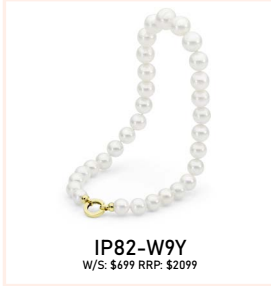

Gold Pendants

Gold Pendants

IP011P-9YG
W/S: \$115 RRP: \$345

IP23WRG
W/S: \$45 RRP: \$139

IP22WRG
W/S: \$33 RRP: \$99

IP23WYG-R
W/S: \$65 RRP: \$195

IP24WWG
W/S: \$75 RRP: \$229

IP1006FP
W/S: \$149 RRP: \$449

STAND 4
9ct Freshwater Round Stud Stand 5-10mm
W/S: \$677 RRP: \$2036

STAND 2
9ct Freshwater Button Stud Stand 7-12mm
W/S: \$496 RRP: \$1488

Strands

Gold Rings

Bracelets

 <p>IP95-BANGLE W/S: \$69 RRP: \$199</p>	 <p>IP230-BC W/S: \$59 RRP: \$179</p>	 <p>IP313-BW W/S: \$10 RRP: \$29.95</p>	 <p>IP313-BM W/S: \$10 RRP: \$29.95</p>	 <p>IP248-BLK W/S: \$25 RRP: \$75</p>
 <p>IP314-PB14 W/S: \$23 RRP: \$69</p>	 <p>IP411-B19 W/S: \$23 RRP: \$69</p>	 <p>MF89-W-B W/S: \$43 RRP: \$129</p>	 <p>SP195B W/S: \$20 RRP: \$60</p>	 <p>IKE02 W/S: \$155 RRP: \$465</p>