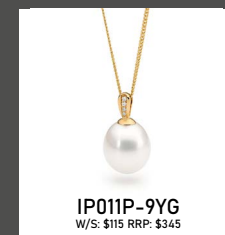

Gold Pendants