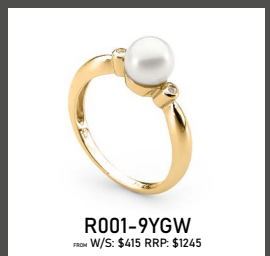

STAND 4
9ct Freshwater Round Stud Stand 5-10mm
W/S: \$677 RRP: \$2036

STAND 2
9ct Freshwater Button Stud Stand 7-12mm
W/S: \$496 RRP: \$1488

Strands

Gold Rings

Bracelets

 <p>IP95-BANGLE W/S: \$69 RRP: \$199</p>	 <p>IP230-BC W/S: \$59 RRP: \$179</p>	 <p>IP313-BW W/S: \$10 RRP: \$29.95</p>	 <p>IP313-BM W/S: \$10 RRP: \$29.95</p>	 <p>IP248-BLK W/S: \$25 RRP: \$75</p>
 <p>IP314-PB14 W/S: \$23 RRP: \$69</p>	 <p>IP411-B19 W/S: \$23 RRP: \$69</p>	 <p>MF89-W-B W/S: \$43 RRP: \$129</p>	 <p>SP195B W/S: \$20 RRP: \$60</p>	 <p>IKE02 W/S: \$155 RRP: \$465</p>

IC-W6-SS
W/S: \$109 RRP: \$329

LTH6
W/S: \$69 RRP: \$199

MF89-W
W/S: \$65 RRP: \$195

IKE02
W/S: \$295 RRP: \$889

SP195
W/S: \$89 RRP: \$269

SP195-SS-45CM
W/S: \$59 RRP: \$179

WTH6
W/S: \$69 RRP: \$199

SP196-SS-45CM
W/S: \$59 RRP: \$179