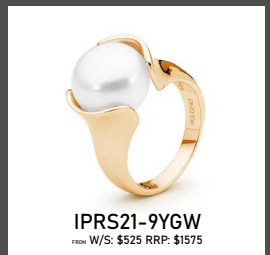

Gold Pendants

Gold Pendants

IP011P-9YG
W/S: \$115 RRP: \$345

IP23WRG
W/S: \$45 RRP: \$139

IP22WRG
W/S: \$33 RRP: \$99

IP23WYG-R
W/S: \$65 RRP: \$195

IP24WWG
W/S: \$75 RRP: \$229

IP1006FP
W/S: \$149 RRP: \$449

STAND 4
9ct Freshwater Round Stud Stand 5-10mm
W/S: \$677 RRP: \$2036

STAND 2
9ct Freshwater Button Stud Stand 7-12mm
W/S: \$496 RRP: \$1488

Strands

Gold Rings

Bracelets

 <p>IP95-BANGLE W/S: \$69 RRP: \$199</p>	 <p>IP230-BC W/S: \$59 RRP: \$179</p>	 <p>IP313-BW W/S: \$10 RRP: \$29.95</p>	 <p>IP313-BM W/S: \$10 RRP: \$29.95</p>	 <p>IP248-BLK W/S: \$25 RRP: \$75</p>
 <p>IP314-PB14 W/S: \$23 RRP: \$69</p>	 <p>IP411-B19 W/S: \$23 RRP: \$69</p>	 <p>MF89-W-B W/S: \$43 RRP: \$129</p>	 <p>SP195B W/S: \$20 RRP: \$60</p>	 <p>IKE02 W/S: \$155 RRP: \$465</p>

IC-W6-SS
W/S: \$109 RRP: \$329

LTH6
W/S: \$69 RRP: \$199

MF89-W
W/S: \$65 RRP: \$195

IKE02
W/S: \$295 RRP: \$889

SP195
W/S: \$89 RRP: \$269

SP195-SS-45CM
W/S: \$59 RRP: \$179

WTH6
W/S: \$69 RRP: \$199

SP196-SS-45CM
W/S: \$59 RRP: \$179